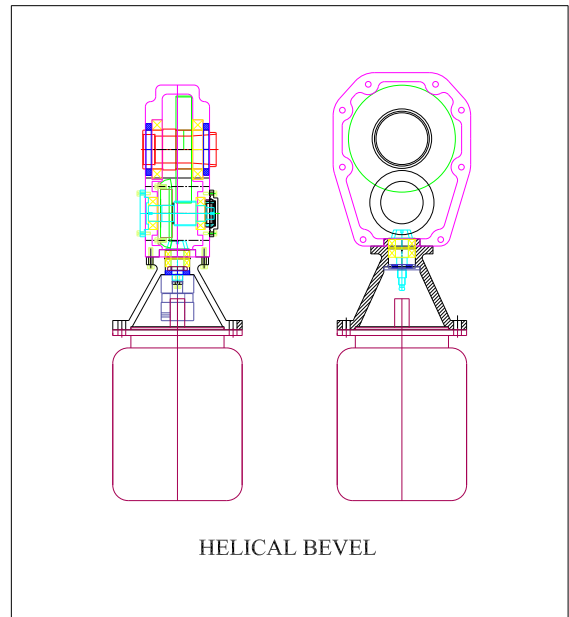

CRANE DUTY GEARBOX

HELICAL BEVEL